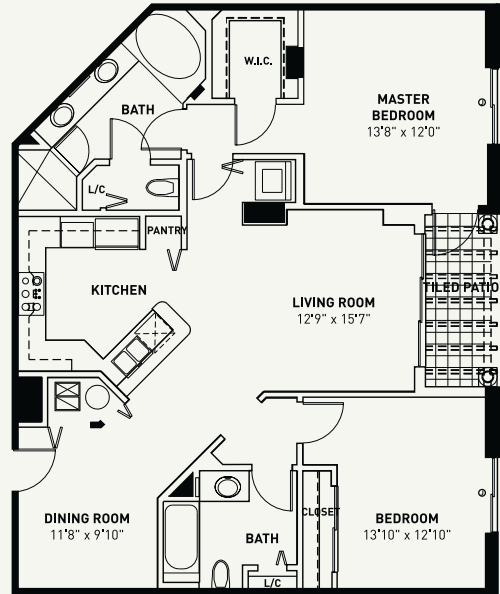

PROPERTY DESCRIPTION

Design A

2 Bedroom – 2 Bath

Interior Space: 1,567 Square Feet**

Balcony Space: 104 Square Feet**

Total Living Area: 1,671 Square Feet**

Design B

2 Bedroom – 2 Bath

Interior Space: 1,294 Square Feet**

Balcony Space: 96 Square Feet**

Total Living Area: 1,390 Square Feet**

Design C

2 Bedroom – 2 Bath

Interior Space: 1,508 Square Feet**

Balcony Space: 96 Square Feet**

Total Living Area: 1,604 Square Feet**

PROPERTY DESCRIPTION

Design D

3 Bedroom – 3.5 Bath

Interior Space: 2,154 Square Feet**

Balcony Space: 130 Square Feet**

Total Living Area: 2,284 Square Feet**

Design D1

3 Bedroom – 3.5 Bath

Interior Space: 2,082 Square Feet**

Balcony Space: 135 Square Feet**

Total Living Area: 2,217 Square Feet**