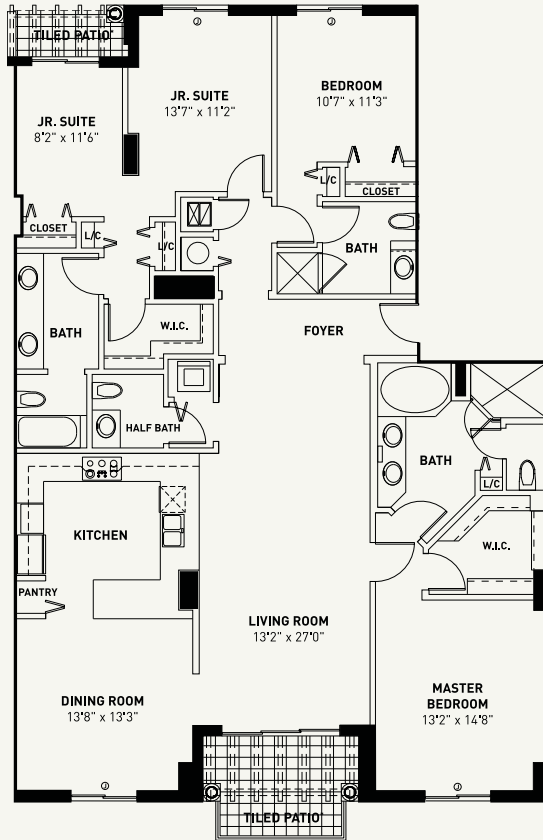

PROPERTY DESCRIPTION

Design A

2 Bedroom – 2 Bath

Interior Space: 1,567 Square Feet**

Balcony Space: 104 Square Feet**

Total Living Area: 1,671 Square Feet**

Design B

2 Bedroom – 2 Bath

Interior Space: 1,294 Square Feet**

Balcony Space: 96 Square Feet**

Total Living Area: 1,390 Square Feet**

Design C

2 Bedroom – 2 Bath

Interior Space: 1,508 Square Feet**

Balcony Space: 96 Square Feet**

Total Living Area: 1,604 Square Feet**

PROPERTY DESCRIPTION

Design D

3 Bedroom – 3.5 Bath

Interior Space: 2,154 Square Feet**

Balcony Space: 130 Square Feet**

Total Living Area: 2,284 Square Feet**

Design D1

3 Bedroom – 3.5 Bath

Interior Space: 2,082 Square Feet**

Balcony Space: 135 Square Feet**

Total Living Area: 2,217 Square Feet**