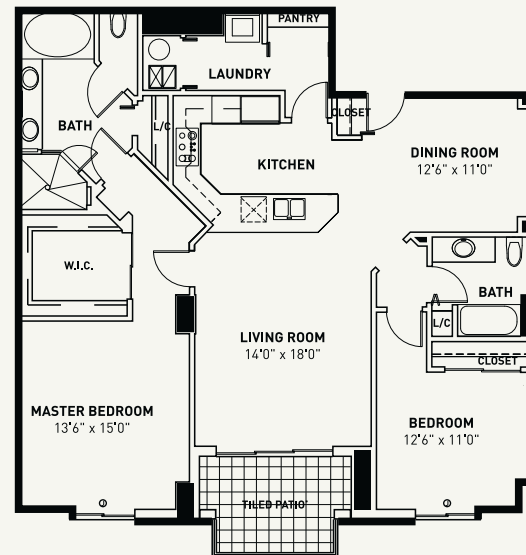

PROPERTY DESCRIPTION

Design A

2 Bedroom – 2 Bath

Interior Space: 1,567 Square Feet**

Balcony Space: 104 Square Feet**

Total Living Area: 1,671 Square Feet**

Design B

2 Bedroom – 2 Bath

Interior Space: 1,294 Square Feet**

Balcony Space: 96 Square Feet**

Total Living Area: 1,390 Square Feet**

Design C

2 Bedroom – 2 Bath

Interior Space: 1,508 Square Feet**

Balcony Space: 96 Square Feet**

Total Living Area: 1,604 Square Feet**

PROPERTY DESCRIPTION

Design D

3 Bedroom – 3.5 Bath

Interior Space: 2,154 Square Feet**

Balcony Space: 130 Square Feet**

Total Living Area: 2,284 Square Feet**

Design D1

3 Bedroom – 3.5 Bath

Interior Space: 2,082 Square Feet**

Balcony Space: 135 Square Feet**

Total Living Area: 2,217 Square Feet**