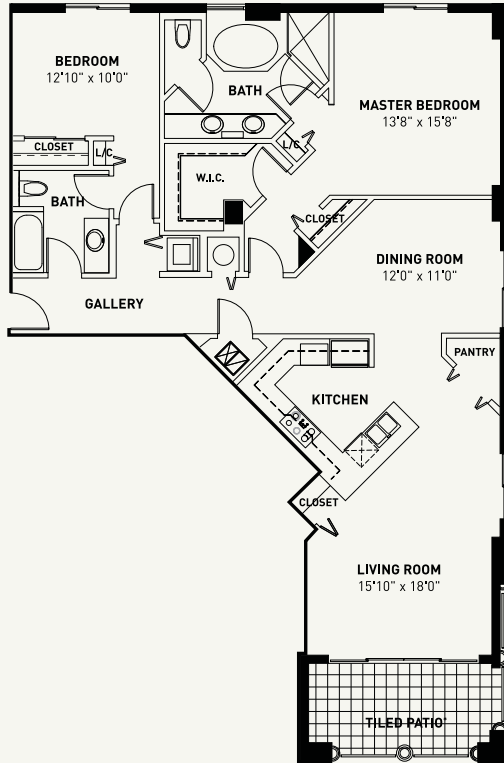

PROPERTY DESCRIPTION

Design A

2 Bedroom – 2 Bath

Interior Space: 1,567 Square Feet**

Balcony Space: 104 Square Feet**

Total Living Area: 1,671 Square Feet**

Design B

2 Bedroom – 2 Bath

Interior Space: 1,294 Square Feet**

Balcony Space: 96 Square Feet**

Total Living Area: 1,390 Square Feet**

Design C

2 Bedroom – 2 Bath

Interior Space: 1,508 Square Feet**

Balcony Space: 96 Square Feet**

Total Living Area: 1,604 Square Feet**

PROPERTY DESCRIPTION

Design D

3 Bedroom – 3.5 Bath

Interior Space: 2,154 Square Feet**

Balcony Space: 130 Square Feet**

Total Living Area: 2,284 Square Feet**

Design D1

3 Bedroom – 3.5 Bath

Interior Space: 2,082 Square Feet**

Balcony Space: 135 Square Feet**

Total Living Area: 2,217 Square Feet**